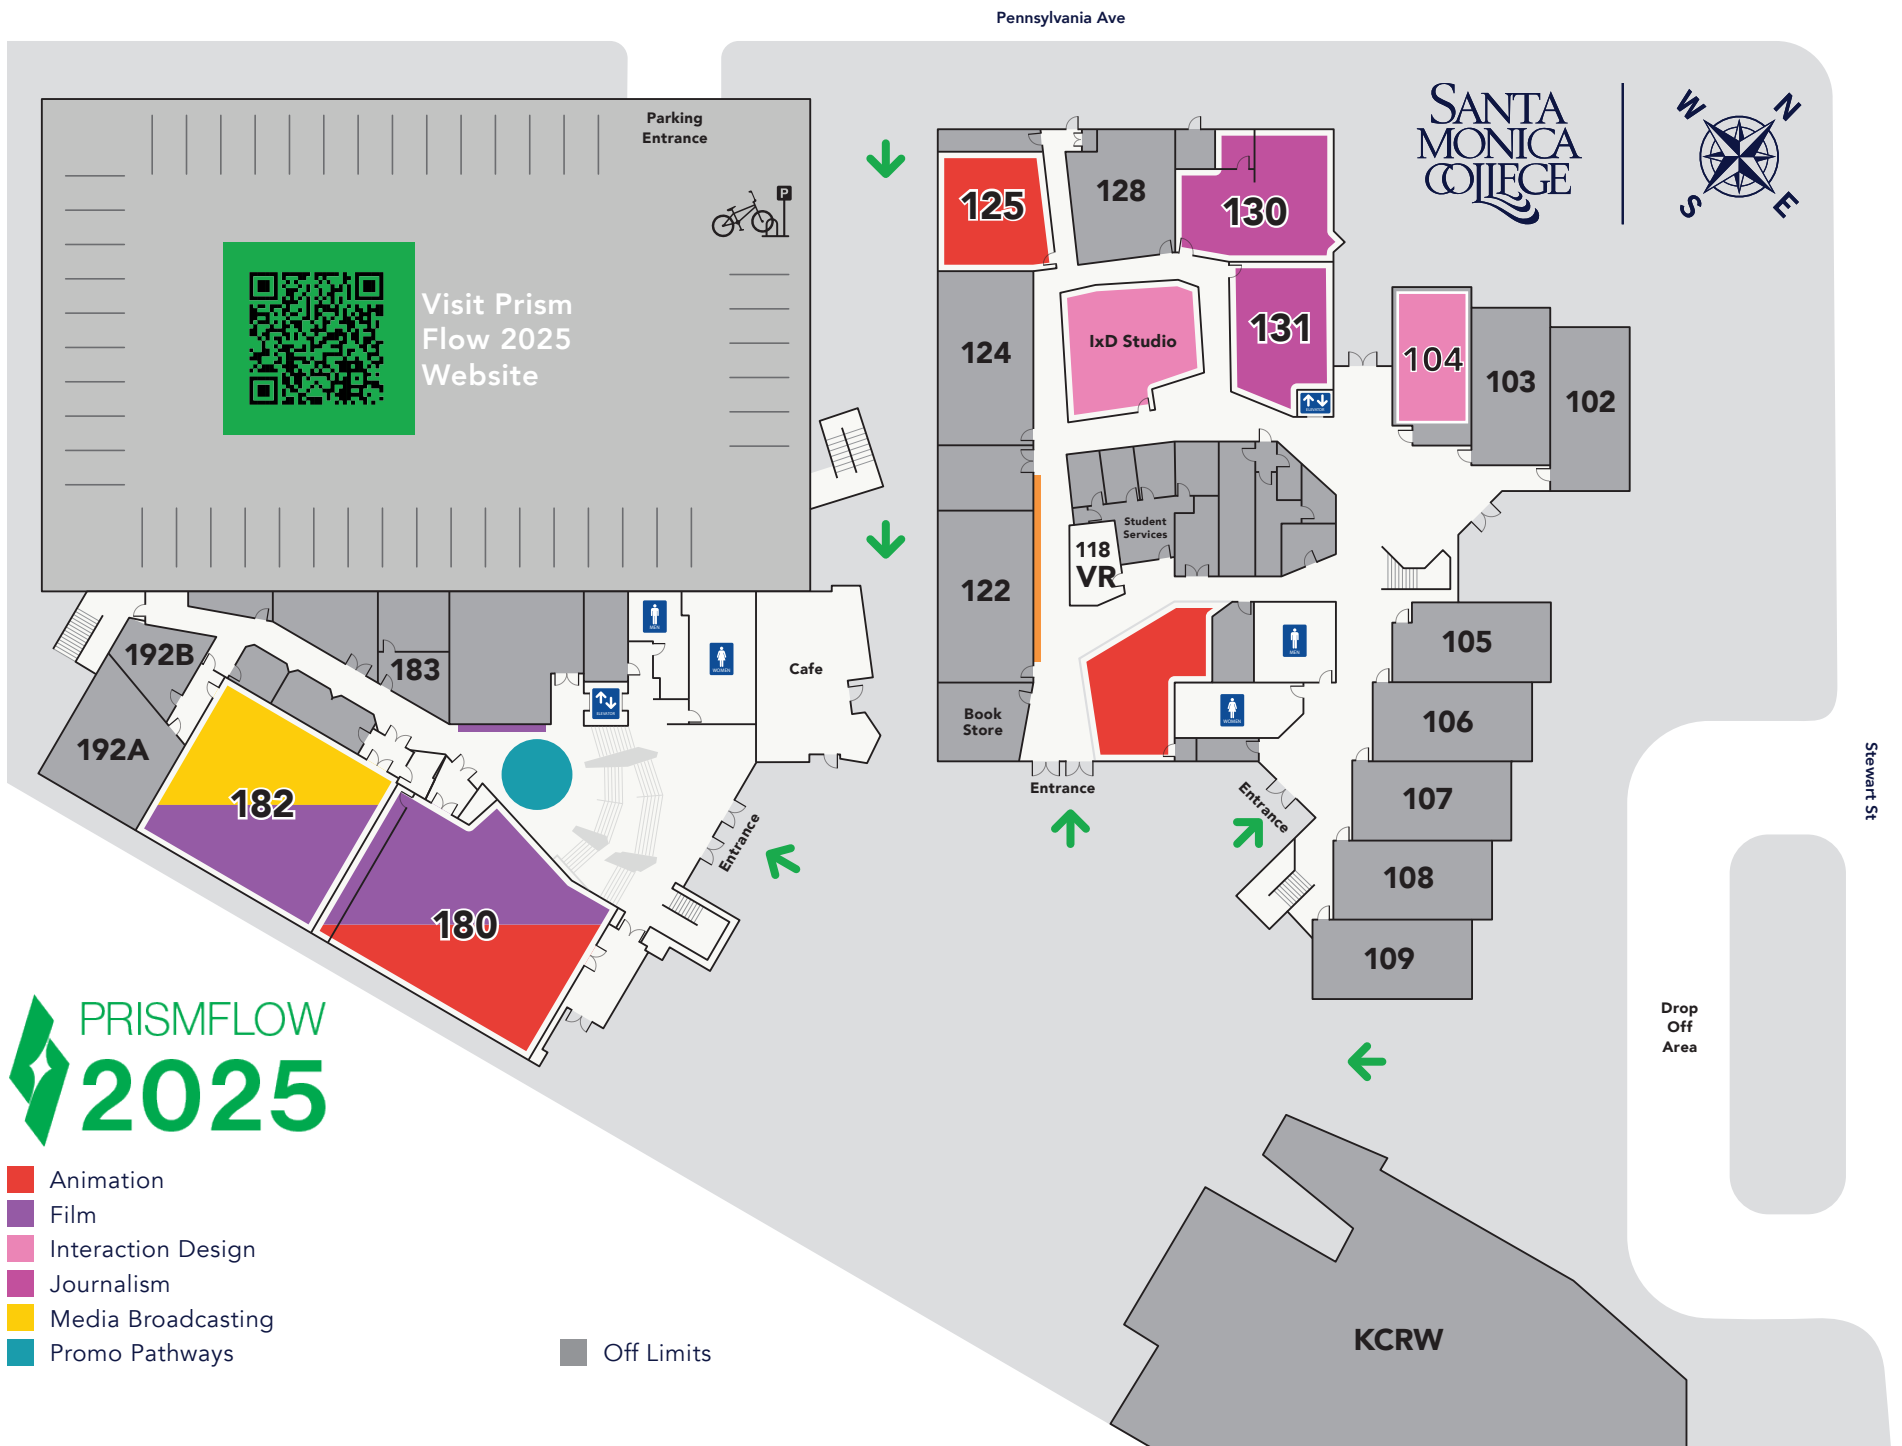

# CENTER FOR MEDIA AND DESIGN BUILDINGS C+D | 1ST FLOOR

## CMD STUDENT SHOWCASE

PRISM FLOW 2025

- Animation
- Film
- Interaction Design
- Journalism
- Media Broadcasting
- Promo Pathways
- Off Limits

2nd Floor On Reverse Side

# CENTER FOR MEDIA AND DESIGN BUILDINGS C+D | 2ND FLOOR

■ Off Limits

Stewart St

Drop Off Area

KCRW

1st Floor On Reverse Side