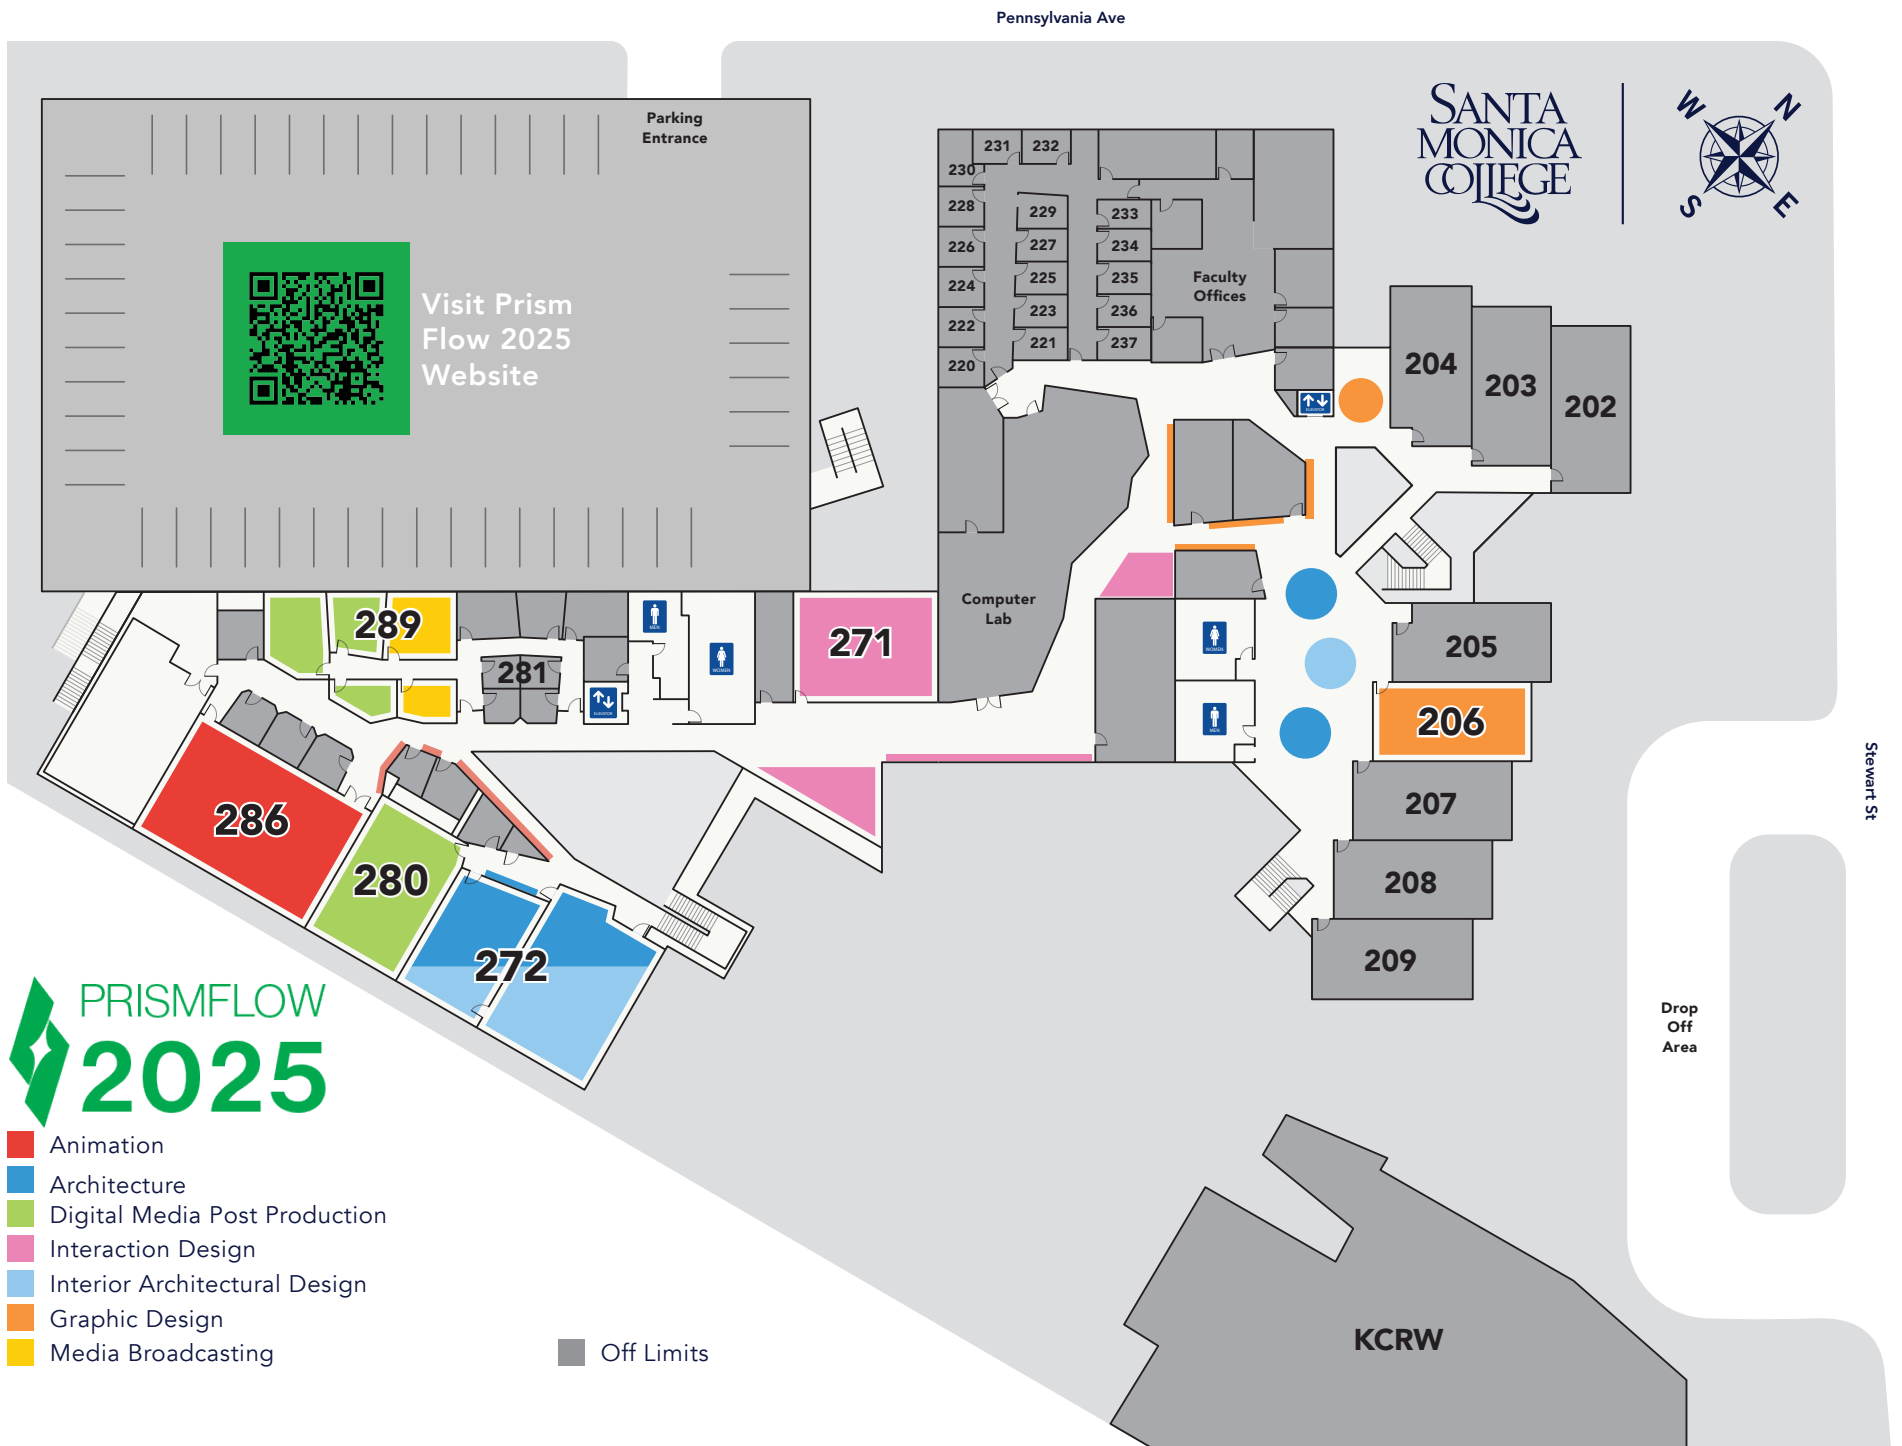

CENTER FOR MEDIA AND DESIGN BUILDINGS C+D | 2ND FLOOR

CMD STUDENT SHOWCASE

PRISM FLOW 2025

PRISMFLOW
2025

- Animation
- Architecture
- Digital Media Post Production
- Interaction Design
- Interior Architectural Design
- Graphic Design
- Media Broadcasting

■ Off Limits

Stewart St

Drop Off Area

KCRW

1st Floor On Reverse Side